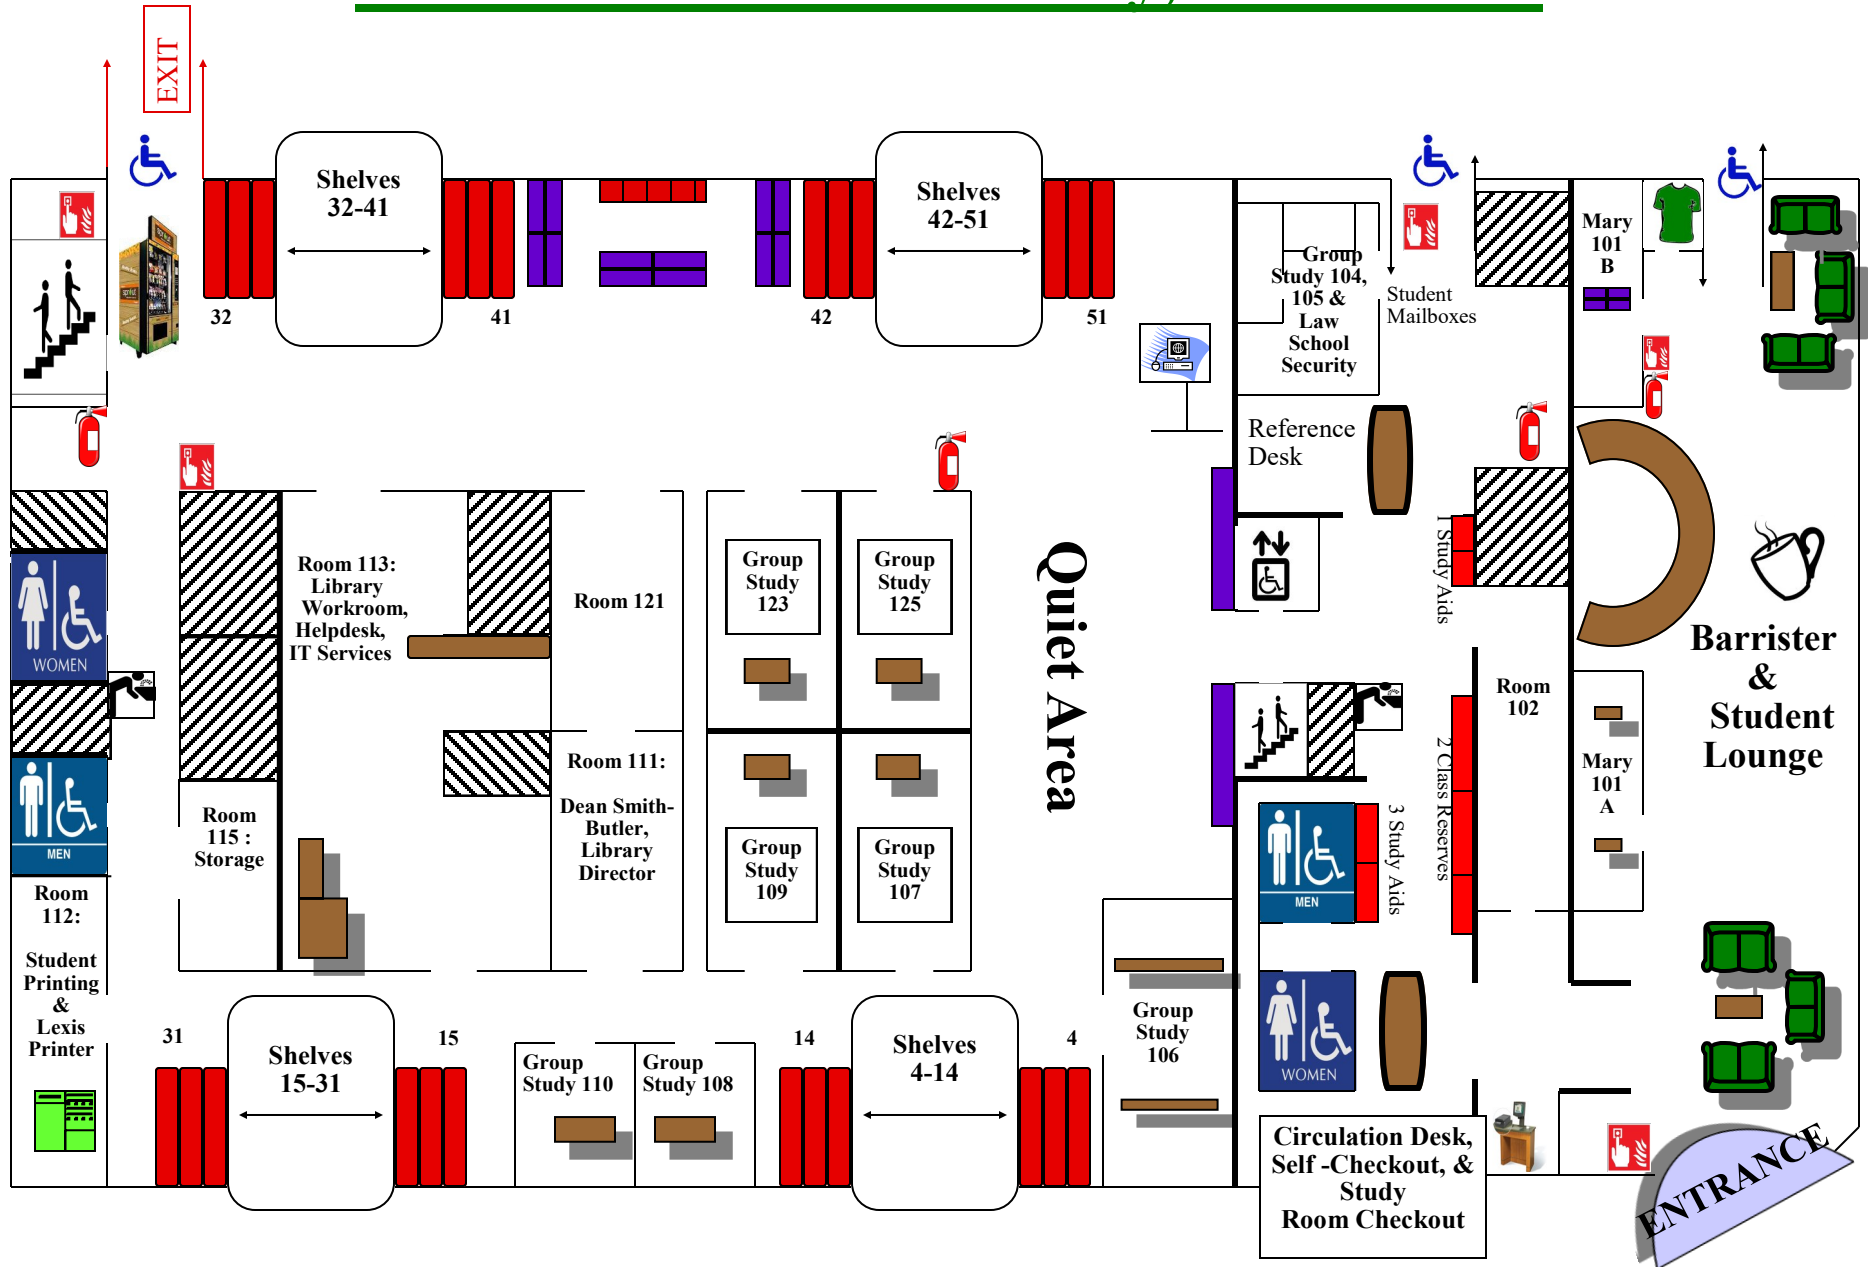

Sol Blatt Jr. Law Library, First Floor

Map Key

Staff Only	Patron Access Terminal	Elevator	Stairs	Handicap Exit & Entrance	Fire Extinguisher	Drinking Fountain
Individual Study	Vending	Stairs	Stairs	Handicap Exit & Entrance	Fire Alarm	Drinking Fountain
				School Store		